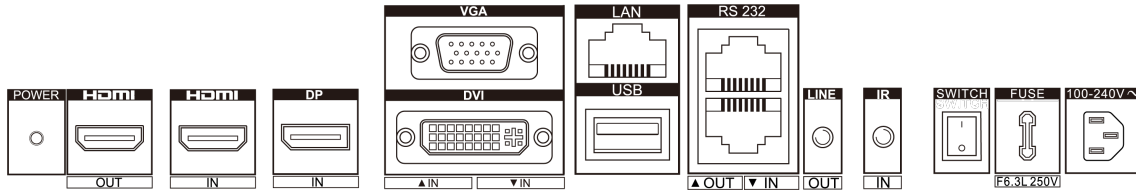

Available Model

DS-D2055HR-G(海外标配),DS-D2055HR-G(海外标配),

Physical Interface