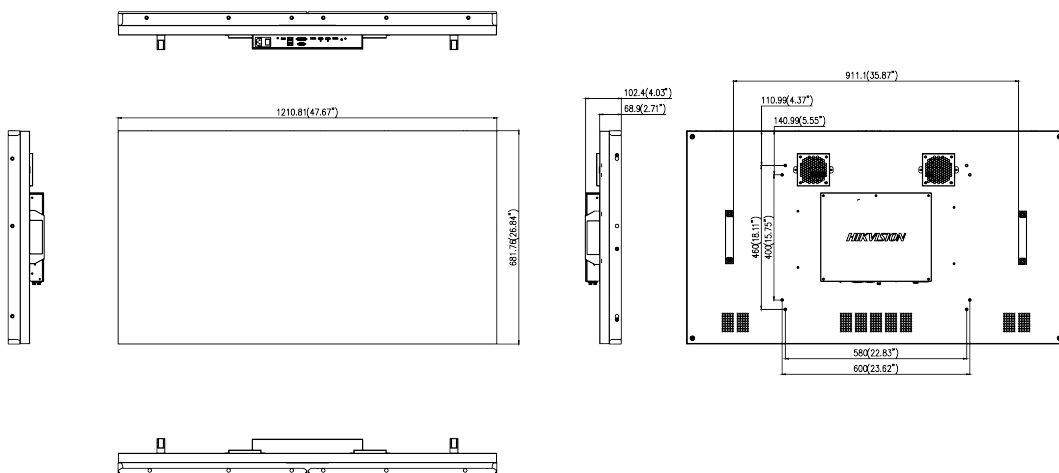

Available Model

DS-D2055HR-G(海外标配),DS-D2055HR-G(海外标配),

Physical Interface

Interface	Description	Interface	Description
POWER	Power indicator	DVI IN	DVI-I input interface for digital signals
LINE OUT	Audio output interface for analog signals	RS 232 OUT	Serial loopback output interface
HDMI OUT	HDMI output interface for digital signals	RS 232 IN	Serial input interface
HDMI IN	HDMI input interface for digital signals	USB	USB interface
DP IN	DP input interface for digital signals	IR	IR input interface
VGA IN	VGA input interface for analog signals	SWITCH	Switch button

Dimension